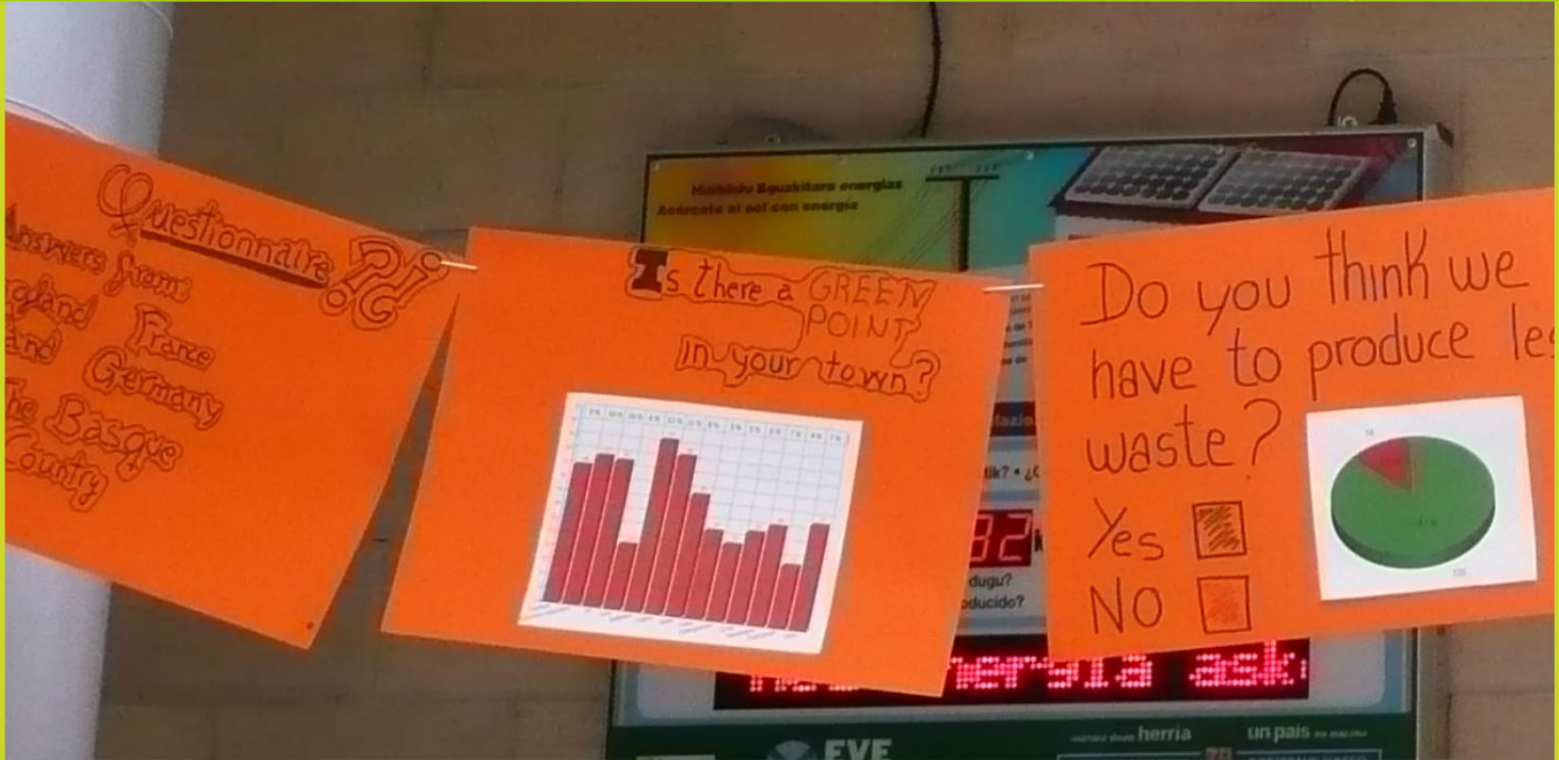

Comenius EEW2 1

January 2014

Sunday	Monday	Tuesday	Wednesday	Thursday	Friday	Saturday
			1	2	3	4
5	6	7	8	9	10	11
12	13	14	15	16	17	18
19	20	21	22	23	24	25
26	27	28	29	30	31